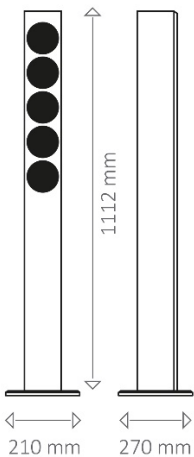

Elegance G120 white

Black front of glass

Logo on black glass foot

Logo on white glass foot

Technical data:

Revox Elegance G120

2,5 way, d'Appolito, bass reflex

B 104 (foot 210) x D 160 (foot 270) x H 1112 (foot 12) mm	
Weight	11,4 kg
Lacquered cabinet with real glass front	
Power rating	120 Watt
Music power handling capacity	150 Watt
Impedance	4 Ohm
Frequency response	40 Hz – 30 kHz
Efficiency (2.83 V/1 m)	88 dB
Woofer	2 x 90 mm, aluminium
Woofer / Midrange	2 x 90 mm, aluminium
Tweeter	30 mm fabric dome type