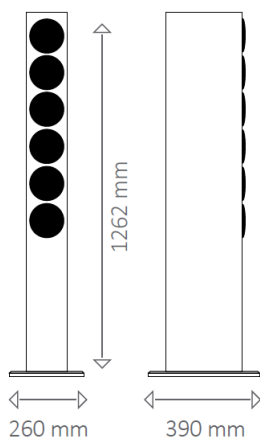

#### 3 way, bass reflex

W 140 mm (foot 260 mm) x D 270 mm (foot 390 mm) x H 1262 mm (foot 12 mm)

Weight 25.1 kg

Lacquered cabinet with real glass front

Power rating 140 Watt

Music power handling capacity 180 Watt